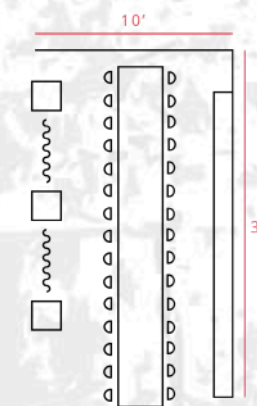

BREWER'S LOUNGE