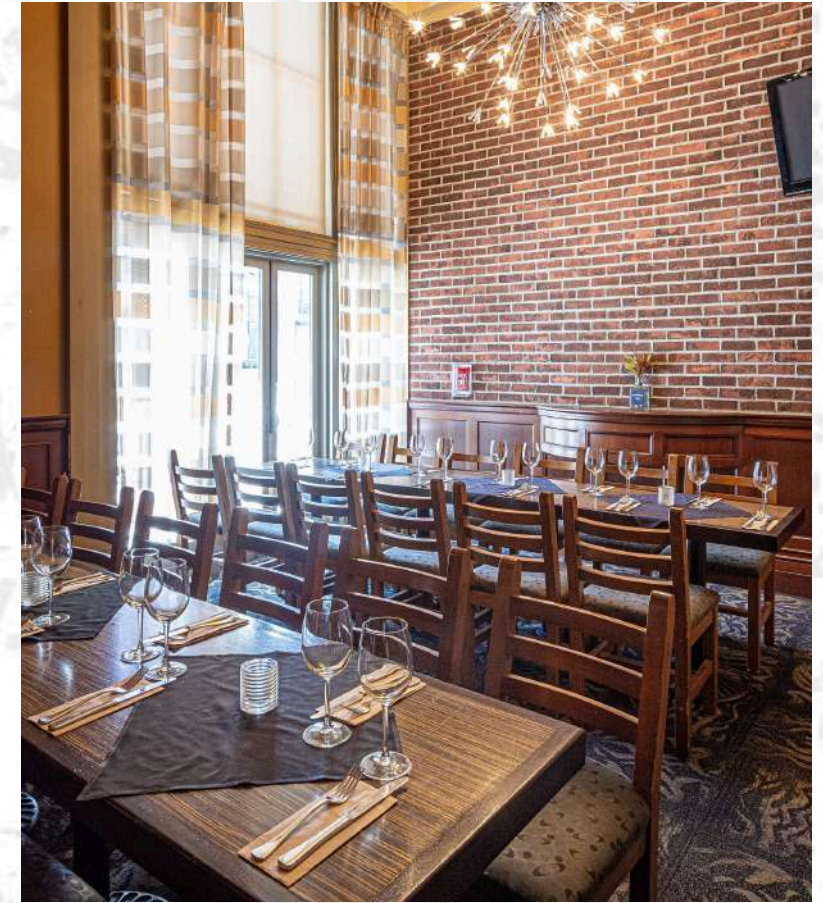

# THE DEN

ROGUE GASTOWN | 601 W CORDOVA | VANCOUVER B.C.

**CAPACITY** | SEATED BANQUET 60  
SEATED BUFFET 45  
STANDING RECEPTION 70

**FEATURES** | LOFT LEVEL  
FLEXIBLE LAYOUT  
OPEN & AIRY CONCEPT

# THE PLATFORM

ROGUE GASTOWN | 601 W CORDOVA | VANCOUVER B.C.

36'

**CAPACITY**

STANDING 25-50

**FEATURES**

FULL SERVICE BAR  
HIGH CEILINGS AND WINDOWS  
RELAXED SOCIAL ATMOSPHERE