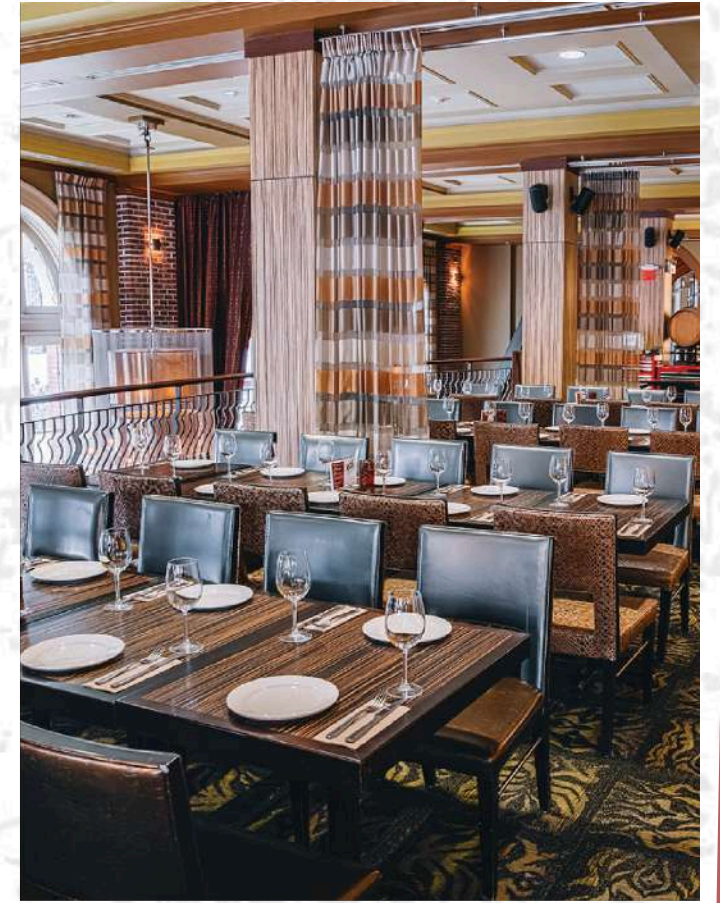

CAPACITY | SEATED BANQUET 32
NO STANDING CAPACITY

FEATURES | INTIMATE SETTING
VISUAL SETUP
SLIDING PRIVATE WALLS

THE DEN

ROGUE GASTOWN | 601 W CORDOVA | VANCOUVER B.C.

CAPACITY | SEATED BANQUET 60
SEATED BUFFET 45
STANDING RECEPTION 70

FEATURES | LOFT LEVEL
FLEXIBLE LAYOUT
OPEN & AIRY CONCEPT

THE PLATFORM

ROGUE GASTOWN | 601 W CORDOVA | VANCOUVER B.C.