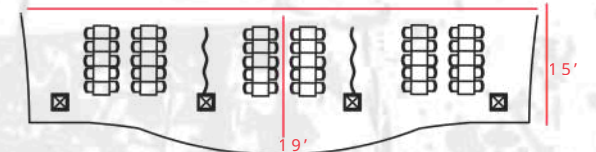

THE PLATFORM

ROGUE GASTOWN | 601 W CORDOVA | VANCOUVER B.C.