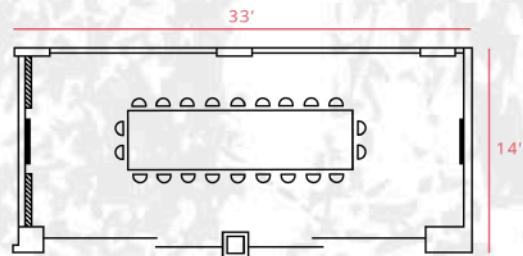

**4200 sq. ft**

**300 Capacity**

**CAPACITY** | SEATED BANQUET 32  
NO STANDING CAPACITY

**FEATURES** | INTIMATE SETTING  
VISUAL SETUP  
SLIDING PRIVATE WALLS