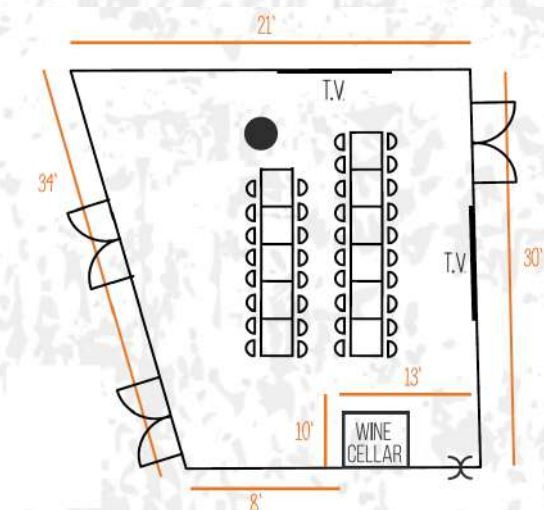

8191 sq. ft  
600 Capacity

**CAPACITY** | SEATED BANQUET 75  
SEATED BUFFET 75  
STANDING RECEPTION 120

**FEATURES** | FULL SERVICE BAR  
PRIVATE WASHROOMS  
MIC-PROJECTOR-SCREEN

# ÜBER LOUNGE

STEAMWORKS BREWPUB | 375 WATER STREET | VANCOUVER B.C.

**CAPACITY** | SEATED BANQUET 58  
SEATED BUFFET 45  
STANDING RECEPTION 60

**FEATURES** | FULL SERVICE BAR  
EXPOSED WOOD & BRICK  
STUNNING HARBOUR VIEW

# HARBOUR VIEW ROOM

STEAMWORKS BREWPUB | 375 WATER STREET | VANCOUVER B.C.

**CAPACITY** | SEATED BANQUET 36  
STANDING RECEPTION 45

**FEATURES** | WOODEN WINE CELLAR  
INTIMATE & PRIVATE  
COMBINABLE WITH HVR