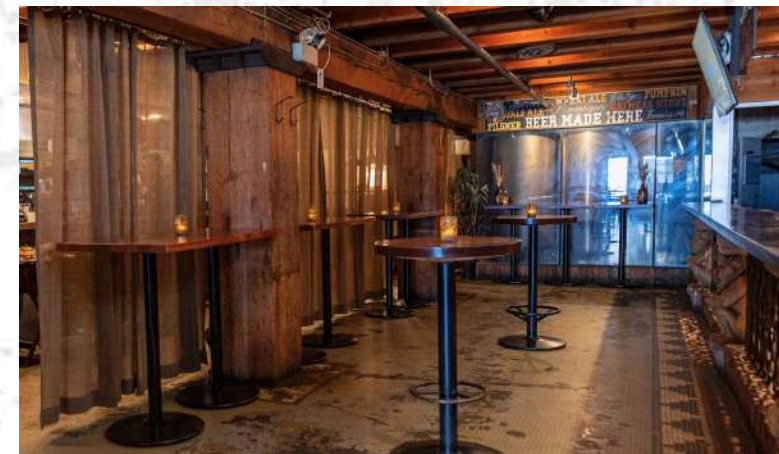

8191 sq. ft  
600 Capacity

**CAPACITY** | SEATED BANQUET 75  
SEATED BUFFET 75  
STANDING RECEPTION 120

**FEATURES** | FULL SERVICE BAR  
PRIVATE WASHROOMS  
MIC-PROJECTOR-SCREEN

# ÜBER LOUNGE

STEAMWORKS BREWPUB | 375 WATER STREET | VANCOUVER B.C.

**CAPACITY** | SEATED BANQUET 58  
SEATED BUFFET 45  
STANDING RECEPTION 60

**FEATURES** | FULL SERVICE BAR  
EXPOSED WOOD & BRICK  
STUNNING HARBOUR VIEW

# HARBOUR VIEW ROOM

STEAMWORKS BREWPUB | 375 WATER STREET | VANCOUVER B.C.

**CAPACITY** | SEATED BANQUET 36  
STANDING RECEPTION 45

**FEATURES** | WOODEN WINE CELLAR  
INTIMATE & PRIVATE  
COMBINABLE WITH HVR

# WINE ROOM

**CAPACITY** | SEATED BANQUET 30  
STANDING RECEPTION 25

**FEATURES** | SEMI-PRIVATE SPACE  
LOCATED BY BREWING TANKS  
GREAT FOR CASUAL EVENTS