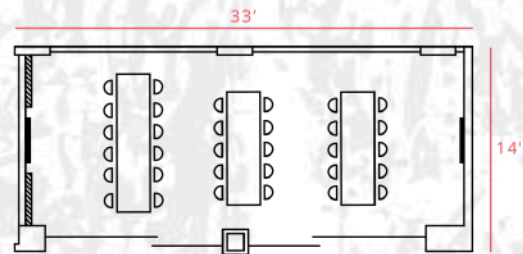

**4200 sq. ft**

**300 Capacity**

**CAPACITY** | SEATED BANQUET 32  
NO STANDING CAPACITY

**FEATURES** | INTIMATE SETTING  
VISUAL SETUP  
SLIDING PRIVATE WALLS