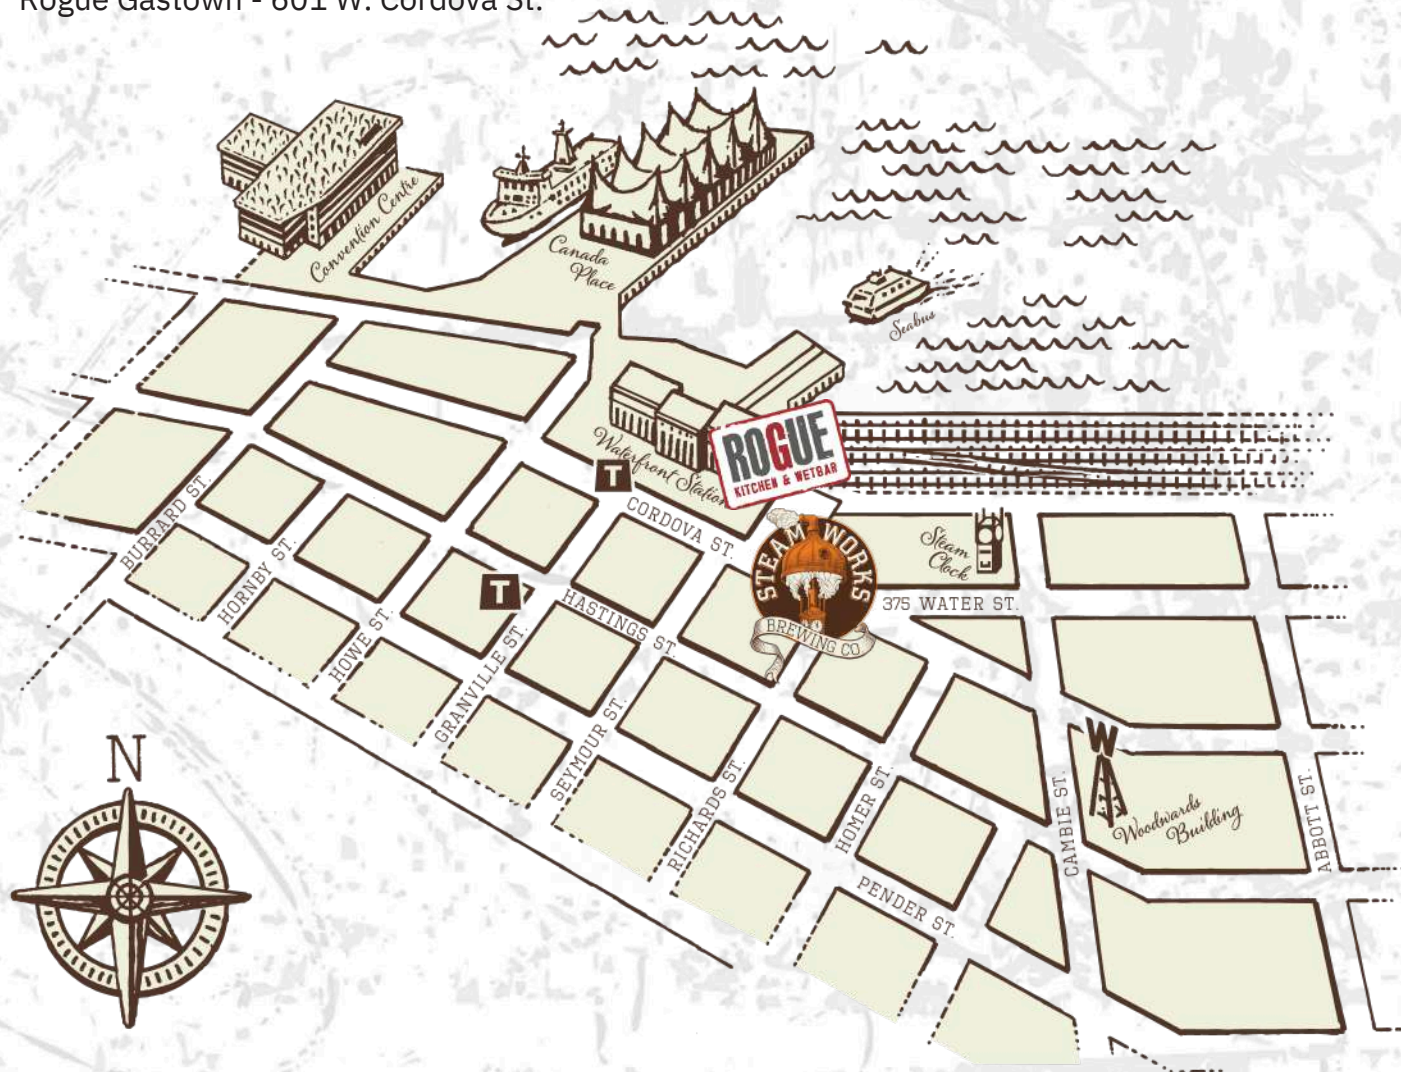

## DOWNTOWN LOCATIONS

Steamworks Brewing Co. - 375 Water St.  
Rogue Gastown - 601 W. Cordova St.

Thank you for considering us to host your event at  
Steamworks Group of Companies!

It would be our pleasure to help you coordinate any up and coming events to suit your party's needs. If you have any questions or would like to discuss booking one of our many versatile spaces, please feel free to contact our group sales team.