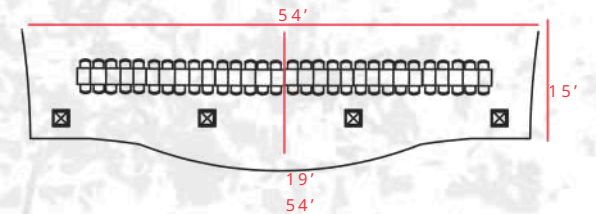

THE PLATFORM

ROGUE GASTOWN | 601 W CORDOVA | VANCOUVER B.C.