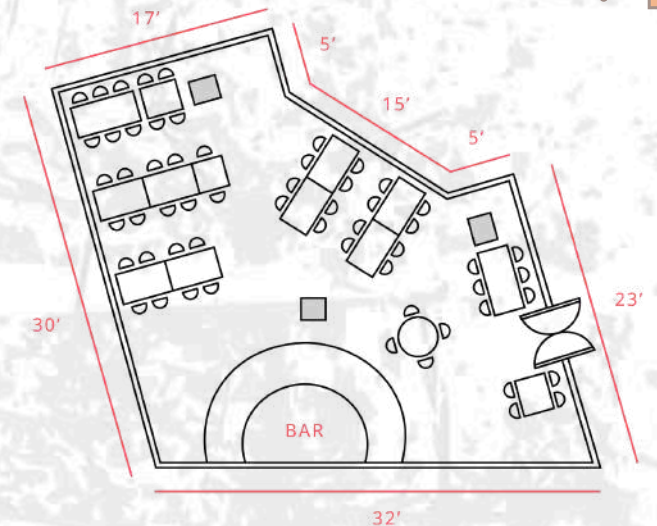

8191 sq. ft  
600 Capacity

**CAPACITY** | SEATED BANQUET 75  
SEATED BUFFET 75  
STANDING RECEPTION 120

**FEATURES** | FULL SERVICE BAR  
PRIVATE WASHROOMS  
MIC-PROJECTOR-SCREEN

# ÜBER LOUNGE

STEAMWORKS BREWPUB | 375 WATER STREET | VANCOUVER B.C.

**CAPACITY** | SEATED BANQUET 58  
SEATED BUFFET 45  
STANDING RECEPTION 60

**FEATURES** | FULL SERVICE BAR  
EXPOSED WOOD & BRICK  
STUNNING HARBOUR VIEW

# HARBOUR VIEW ROOM

STEAMWORKS BREWPUB | 375 WATER STREET | VANCOUVER B.C.

**CAPACITY** | SEATED BANQUET 36  
STANDING RECEPTION 45

**FEATURES** | WOODEN WINE CELLAR  
INTIMATE & PRIVATE  
COMBINABLE WITH HVR

# WINE ROOM

**CAPACITY** | SEATED BANQUET 30  
STANDING RECEPTION 25

**FEATURES** | SEMI-PRIVATE SPACE  
LOCATED BY BREWING TANKS  
GREAT FOR CASUAL EVENTS