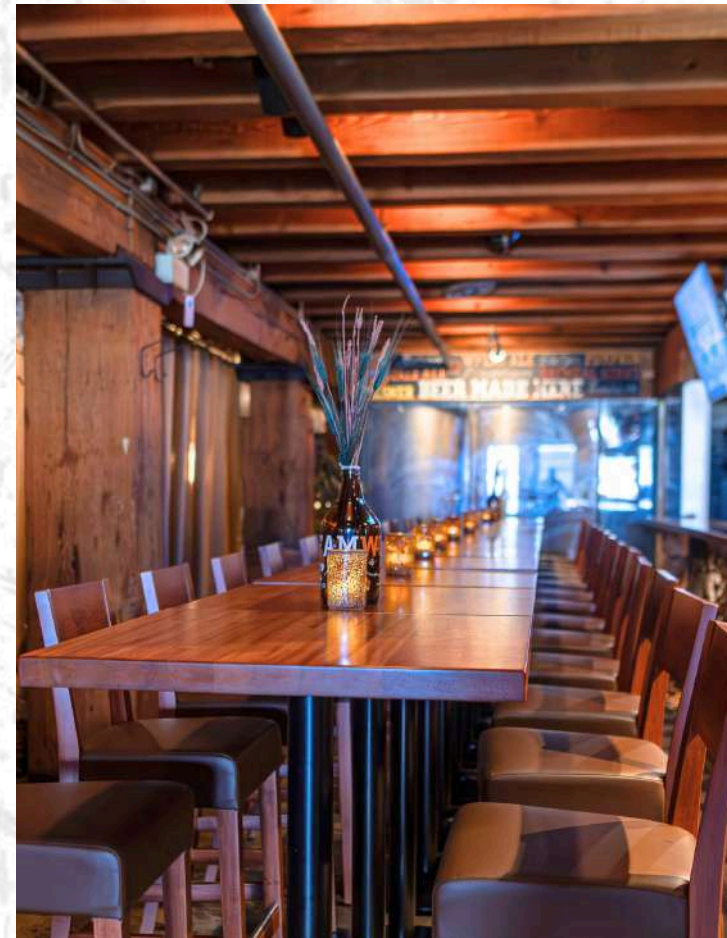

# ÜBER LOUNGE

STEAMWORKS BREWPUB | 375 WATER STREET | VANCOUVER B.C.

**CAPACITY** | SEATED BANQUET 58  
SEATED BUFFET 45  
STANDING RECEPTION 60

**FEATURES** | FULL SERVICE BAR  
EXPOSED WOOD & BRICK  
STUNNING HARBOUR VIEW

# HARBOUR VIEW ROOM

STEAMWORKS BREWPUB | 375 WATER STREET | VANCOUVER B.C.

**CAPACITY** | SEATED BANQUET 36  
STANDING RECEPTION 45

**FEATURES** | WOODEN WINE CELLAR  
INTIMATE & PRIVATE  
COMBINABLE WITH HVR