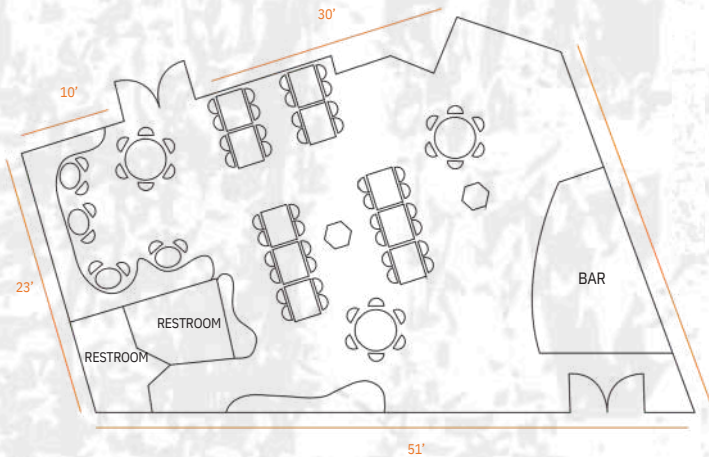

8191 sq. ft  
600 Capacity

**CAPACITY** | SEATED BANQUET 75  
SEATED BUFFET 75  
STANDING RECEPTION 120

**FEATURES** | FULL SERVICE BAR  
PRIVATE WASHROOMS  
MIC-PROJECTOR-SCREEN