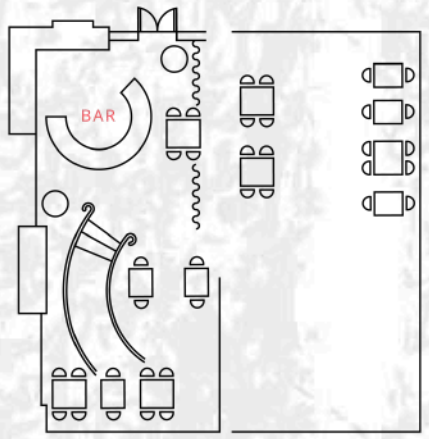

# THE DEN

ROGUE GASTOWN | 601 W CORDOVA | VANCOUVER B.C.

**CAPACITY** | SEATED BANQUET 60  
SEATED BUFFET 45  
STANDING RECEPTION 70

**FEATURES** | LOFT LEVEL  
FLEXIBLE LAYOUT  
OPEN & AIRY CONCEPT

# THE PLATFORM

ROGUE GASTOWN | 601 W CORDOVA | VANCOUVER B.C.

36'

**CAPACITY**

STANDING 25-50

**FEATURES**

FULL SERVICE BAR  
HIGH CEILINGS AND WINDOWS  
RELAXED SOCIAL ATMOSPHERE

# THE EAST SIDE LOUNGE

ROGUE GASTOWN | 601 W CORDOVA | VANCOUVER B.C.

**CAPACITY**

SEATED BANQUET 20  
NO STANDING CAPACITY

**FEATURES**

SEMI-PRIVATE SPACE  
EXPOSED BRICK WALL  
FIREPLACE AND TV