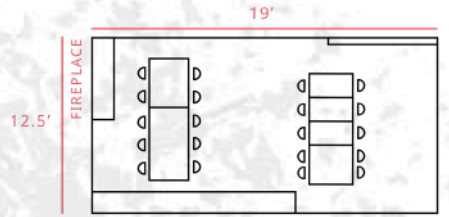

THE CORDOVA SUITE

ROGUE GASTOWN | 601 W CORDOVA | VANCOUVER B.C.

12.5'

12.5'

19'

19'

FIREPLACE

FIREPLACE