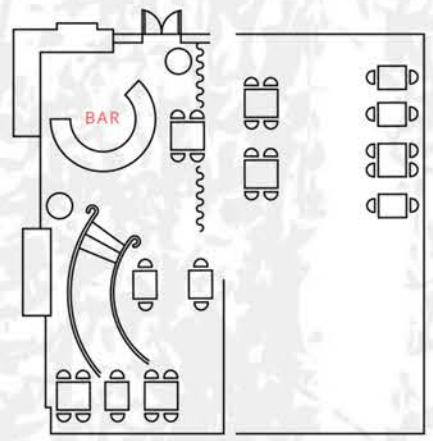

8191 sq. ft
600 Capacity

CAPACITY SEATED BANQUET 75
SEATED BUFFET 75
STANDING RECEPTION 120

FEATURES FULL SERVICE BAR
PRIVATE WASHROOMS
MIC-PROJECTOR-SCREEN

ÜBER LOUNGE

STEAMWORKS BREWPUB | 375 WATER STREET | VANCOUVER B.C.

4200 sq. ft

300 Capacity

CAPACITY | SEATED BANQUET 32
NO STANDING CAPACITY

FEATURES | INTIMATE SETTING
VISUAL SETUP
SLIDING PRIVATE WALLS

THE DEN

ROGUE GASTOWN | 601 W CORDOVA | VANCOUVER B.C.

CAPACITY | SEATED BANQUET 60
SEATED BUFFET 45
STANDING RECEPTION 70

FEATURES | LOFT LEVEL
FLEXIBLE LAYOUT
OPEN & AIRY CONCEPT

THE PLATFORM

ROGUE GASTOWN | 601 W CORDOVA | VANCOUVER B.C.

CAPACITY

STANDING EAST SIDE BAR 30
SEATED BARREL LOUNGE 20
STANDING COMBINED 50

FEATURES

ONE OR BOTH SPACES
FULL SERVICE BAR
HIGH CEILINGS AND WINDOWS

EAST SIDE LOUNGE & THE BARRELS

ROGUE GASTOWN | 601 W CORDOVA | VANCOUVER B.C.

CAPACITY

SEATED BANQUET 20
NO STANDING CAPACITY

FEATURES

SEMI-PRIVATE SPACE
EXPOSED BRICK WALL
FIREPLACE AND TV