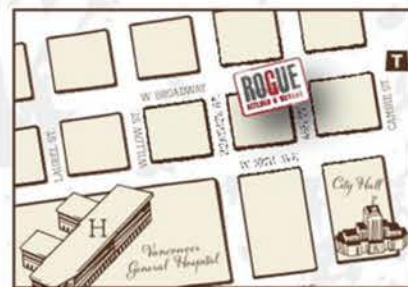

EVENT PACKAGE

**STEAM
WORKS**
BREWING CO.

ROGUE
KITCHEN & WETBAR

DOWNTOWN LOCATIONS

Steamworks Brewing Co. - 375 Water St.
Rogue Gastown - 601 W. Cordova St.

BROADWAY LOCATION

Rogue Broadway
602 W. Broadway St.