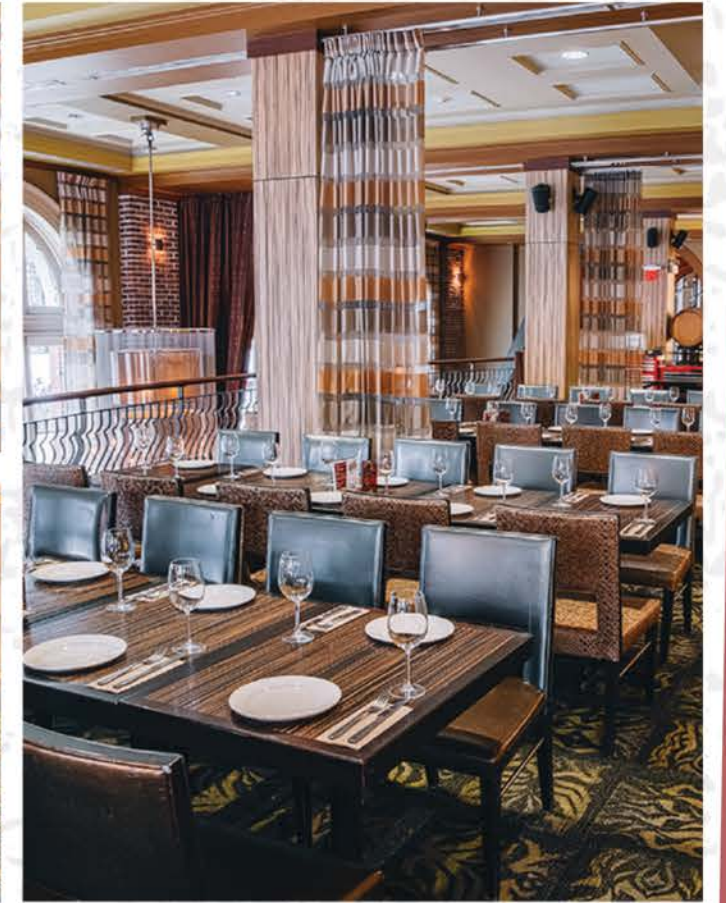

CAPACITY | SEATED BANQUET 32
NO STANDING CAPACITY

FEATURES | INTIMATE SETTING
VISUAL SETUP
SLIDING PRIVATE WALLS

THE DEN

ROGUE GASTOWN | 601 W CORDOVA | VANCOUVER B.C.

CAPACITY | SEATED BANQUET 60
SEATED BUFFET 45
STANDING RECEPTION 70

FEATURES | LOFT LEVEL
FLEXIBLE LAYOUT
OPEN & AIRY CONCEPT

THE PLATFORM

ROGUE GASTOWN | 601 W CORDOVA | VANCOUVER B.C.