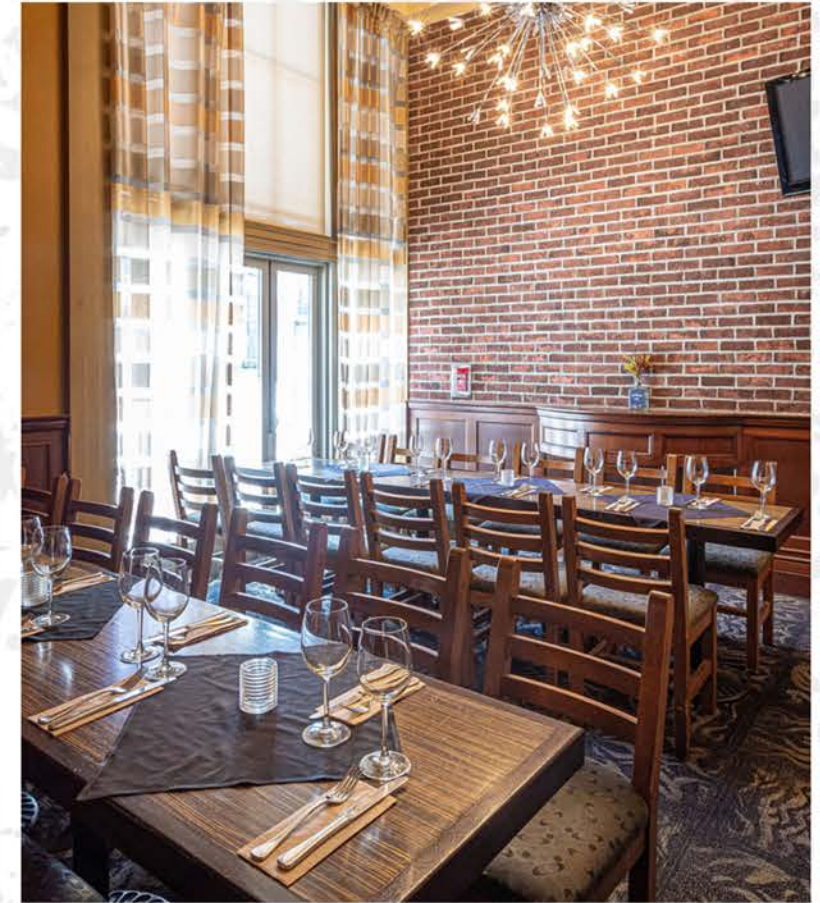

ROGUE

KITCHEN & WETBAR

ROGUE GASTOWN

ROGUE GASTOWN | 601 W CARDOVA STREET | VANCOUVER B.C

The Waterfront Station, built in 1914 by the Canadian Pacific Railway, still serves as the main transit hub for downtown Vancouver and is home to our flagship location of Rogue Kitchen & Wetbar. Contemporary meets neoclassical design in this open concept space that is timeless and truly original to Vancouver.

4200 sq. ft

300 Capacity

CAPACITY | SEATED BANQUET 32
NO STANDING CAPACITY

FEATURES | INTIMATE SETTING
VISUAL SETUP
SLIDING PRIVATE WALLS

THE DEN

ROGUE GASTOWN | 601 W CORDOVA | VANCOUVER B.C.

CAPACITY | SEATED BANQUET 60
SEATED BUFFET 45
STANDING RECEPTION 70

FEATURES | LOFT LEVEL
FLEXIBLE LAYOUT
OPEN & AIRY CONCEPT

THE PLATFORM

ROGUE GASTOWN | 601 W CORDOVA | VANCOUVER B.C.

CAPACITY

STANDING EAST SIDE BAR 30
SEATED BARREL LOUNGE 20
STANDING COMBINED 50

FEATURES

ONE OR BOTH SPACES
FULL SERVICE BAR
HIGH CEILINGS AND WINDOWS

EAST SIDE LOUNGE & THE BARRELS

ROGUE GASTOWN | 601 W CORDOVA | VANCOUVER B.C.

CAPACITY

SEATED BANQUET 20
NO STANDING CAPACITY

FEATURES

SEMI-PRIVATE SPACE
EXPOSED BRICK WALL
FIREPLACE AND TV