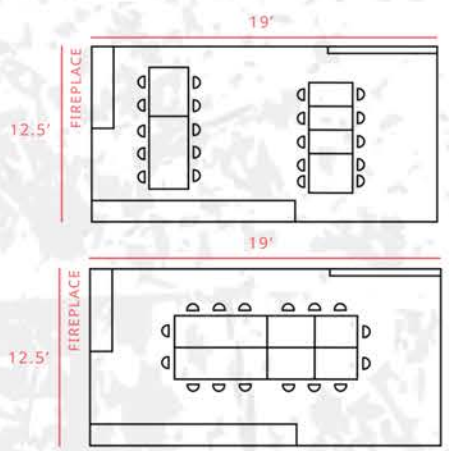

THE CORDOVA SUITE

ROGUE GASTOWN | 601 W CORDOVA | VANCOUVER B.C.