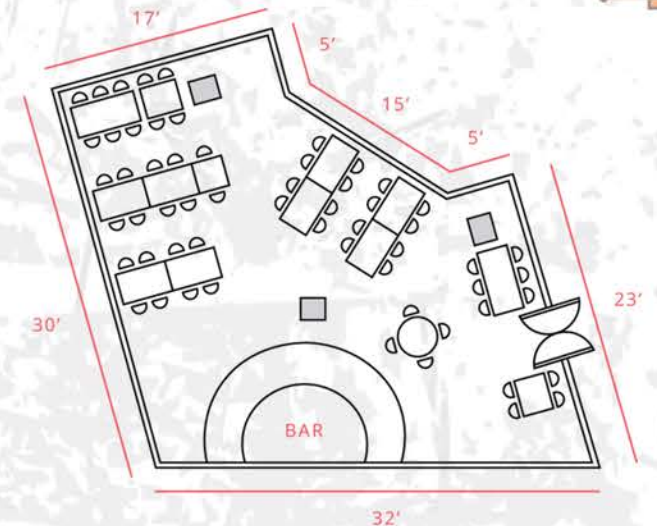

8191 sq. ft
600 Capacity

CAPACITY SEATED BANQUET 75
SEATED BUFFET 75
STANDING RECEPTION 120

FEATURES FULL SERVICE BAR
PRIVATE WASHROOMS
MIC-PROJECTOR-SCREEN

ÜBER LOUNGE

STEAMWORKS BREWPUB | 375 WATER STREET | VANCOUVER B.C.

CAPACITY SEATED BANQUET 58
SEATED BUFFET 45
STANDING RECEPTION 60

FEATURES FULL SERVICE BAR
EXPOSED WOOD & BRICK
STUNNING HARBOUR VIEW

HARBOUR VIEW ROOM

STEAMWORKS BREWPUB | 375 WATER STREET | VANCOUVER B.C.

CAPACITY SEATED BANQUET 36
STANDING RECEPTION 45

FEATURES WOODEN WINE CELLAR
INTIMATE & PRIVATE
COMBINABLE WITH HVR

WINE ROOM

CAPACITY SEATED BANQUET 30
STANDING RECEPTION 25

FEATURES SEMI-PRIVATE SPACE
LOCATED BY BREWING TANKS
GREAT FOR CASUAL EVENTS