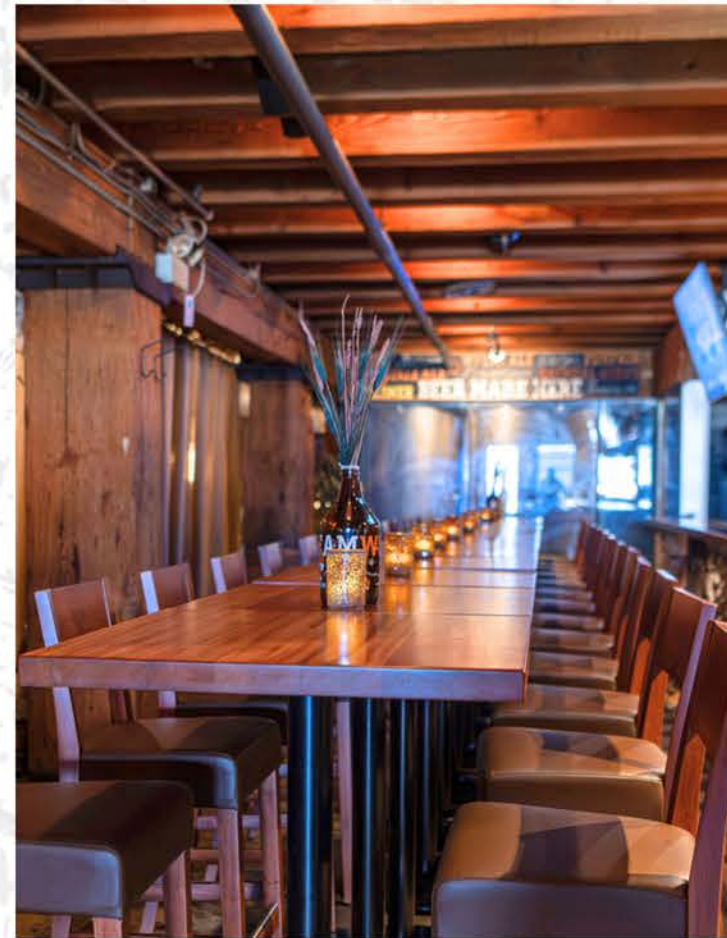

8191 sq. ft
600 Capacity

CAPACITY SEATED BANQUET 75
SEATED BUFFET 75
STANDING RECEPTION 120

FEATURES FULL SERVICE BAR
PRIVATE WASHROOMS
MIC-PROJECTOR-SCREEN

ÜBER LOUNGE

STEAMWORKS BREWPUB | 375 WATER STREET | VANCOUVER B.C.

CAPACITY SEATED BANQUET 58
SEATED BUFFET 45
STANDING RECEPTION 60

FEATURES FULL SERVICE BAR
EXPOSED WOOD & BRICK
STUNNING HARBOUR VIEW

HARBOUR VIEW ROOM

STEAMWORKS BREWPUB | 375 WATER STREET | VANCOUVER B.C.