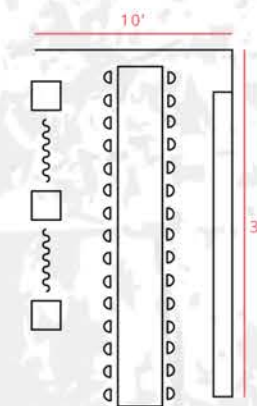

8191 sq. ft
600 Capacity

CAPACITY SEATED BANQUET 75
SEATED BUFFET 75
STANDING RECEPTION 120

FEATURES FULL SERVICE BAR
PRIVATE WASHROOMS
MIC-PROJECTOR-SCREEN

ÜBER LOUNGE

STEAMWORKS BREWPUB | 375 WATER STREET | VANCOUVER B.C.

CAPACITY SEATED BANQUET 58
SEATED BUFFET 45
STANDING RECEPTION 60

FEATURES FULL SERVICE BAR
EXPOSED WOOD & BRICK
STUNNING HARBOUR VIEW

HARBOUR VIEW ROOM

STEAMWORKS BREWPUB | 375 WATER STREET | VANCOUVER B.C.

CAPACITY SEATED BANQUET 36
STANDING RECEPTION 45

FEATURES WOODEN WINE CELLAR
INTIMATE & PRIVATE
COMBINABLE WITH HVR

WINE ROOM

CAPACITY SEATED BANQUET 30
STANDING RECEPTION 25

FEATURES SEMI-PRIVATE SPACE
LOCATED BY BREWING TANKS
GREAT FOR CASUAL EVENTS