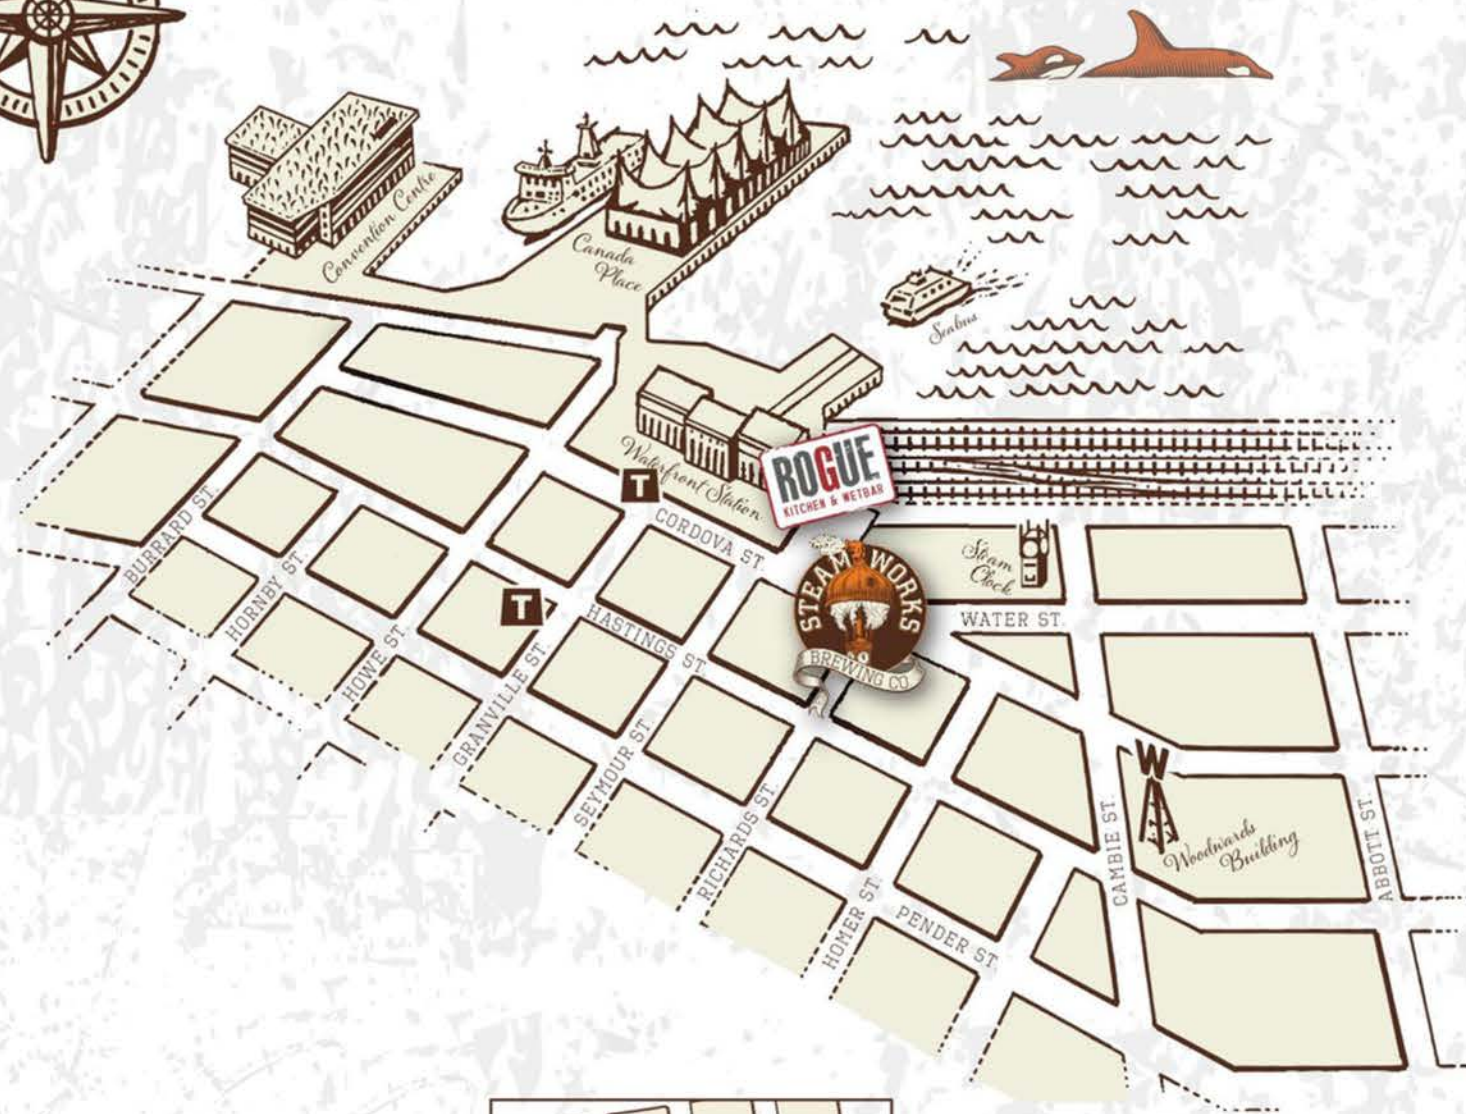

EVENT PACKAGE

**STEAM
WORKS**
BREWING CO.

ROGUE
KITCHEN & WETBAR

DOWNTOWN LOCATIONS

Steamworks Brewing Co. - 375 Water St.
Rogue Gastown - 601 W. Cordova St.

BROADWAY LOCATION

Rogue Broadway
602 W. Broadway St.

STEAMWORKS[®]

BREWING CO.

STEAMWORKS

STEAMWORKS BREW PUB | 375 WATER STREET | VANCOUVER B.C

Originally constructed in 1905 and home to Steamworks Brewing Company since 1995, this historic building is located in the heart of Gastown. Featuring a rare steam powered micro-brewery on site, Steamworks boasts incredible views of the Burrard Inlet and North Shore Mountains.