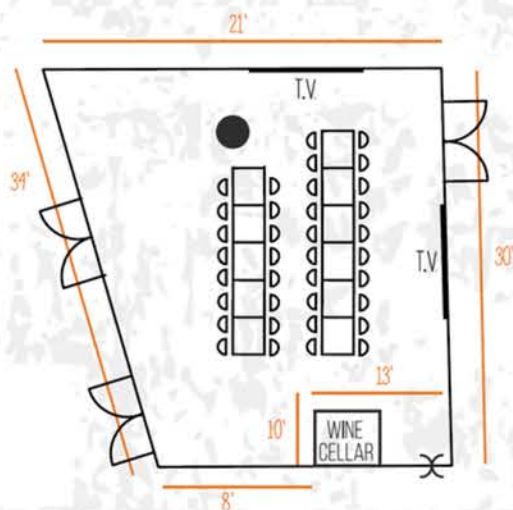

8191 sq. ft
600 Capacity

CAPACITY SEATED BANQUET 75
SEATED BUFFET 75
STANDING RECEPTION 120

FEATURES FULL SERVICE BAR
PRIVATE WASHROOMS
MIC-PROJECTOR-SCREEN

ÜBER LOUNGE

STEAMWORKS BREWPUB | 375 WATER STREET | VANCOUVER B.C.

CAPACITY SEATED BANQUET 58
SEATED BUFFET 45
STANDING RECEPTION 60

FEATURES FULL SERVICE BAR
EXPOSED WOOD & BRICK
STUNNING HARBOUR VIEW

HARBOUR VIEW ROOM

STEAMWORKS BREWPUB | 375 WATER STREET | VANCOUVER B.C.