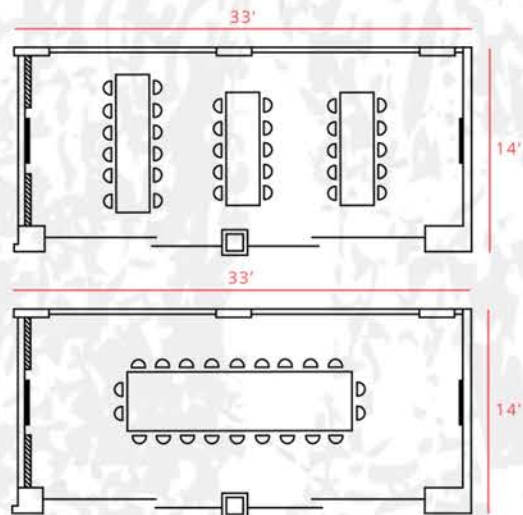

4200 sq. ft

300 Capacity

CAPACITY | SEATED BANQUET 32
NO STANDING CAPACITY

FEATURES | INTIMATE SETTING
VISUAL SETUP
SLIDING PRIVATE WALLS

THE DEN

ROGUE GASTOWN | 601 W CORDOVA | VANCOUVER B.C.

CAPACITY | SEATED BANQUET 60
SEATED BUFFET 45
STANDING RECEPTION 70

FEATURES | LOFT LEVEL
FLEXIBLE LAYOUT
OPEN & AIRY CONCEPT

THE PLATFORM

ROGUE GASTOWN | 601 W CORDOVA | VANCOUVER B.C.

CAPACITY

STANDING EAST SIDE BAR 30
SEATED BARREL LOUNGE 20
STANDING COMBINED 50

FEATURES