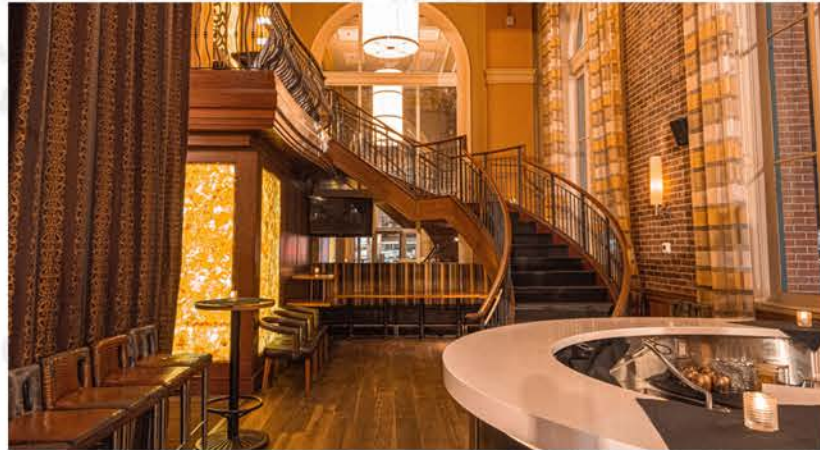

4200 sq. ft

300 Capacity

CAPACITY | SEATED BANQUET 32
NO STANDING CAPACITY

FEATURES | INTIMATE SETTING
VISUAL SETUP
SLIDING PRIVATE WALLS

THE DEN

ROGUE GASTOWN | 601 W CORDOVA | VANCOUVER B.C.

CAPACITY | SEATED BANQUET 60
SEATED BUFFET 45
STANDING RECEPTION 70

FEATURES | LOFT LEVEL
FLEXIBLE LAYOUT
OPEN & AIRY CONCEPT

THE PLATFORM

ROGUE GASTOWN | 601 W CORDOVA | VANCOUVER B.C.

CAPACITY

STANDING EAST SIDE BAR 30
SEATED BARREL LOUNGE 20
STANDING COMBINED 50

FEATURES