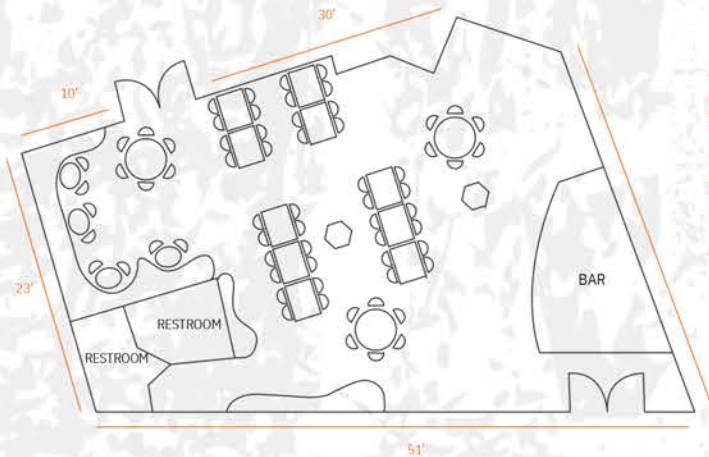

8191 sq. ft
600 Capacity

CAPACITY SEATED BANQUET 75
SEATED BUFFET 75
STANDING RECEPTION 120

FEATURES FULL SERVICE BAR
PRIVATE WASHROOMS
MIC-PROJECTOR-SCREEN

ÜBER LOUNGE

STEAMWORKS BREWPUB | 375 WATER STREET | VANCOUVER B.C.

CAPACITY SEATED BANQUET 58
SEATED BUFFET 45
STANDING RECEPTION 60

FEATURES FULL SERVICE BAR
EXPOSED WOOD & BRICK
STUNNING HARBOUR VIEW

HARBOUR VIEW ROOM

STEAMWORKS BREWPUB | 375 WATER STREET | VANCOUVER B.C.