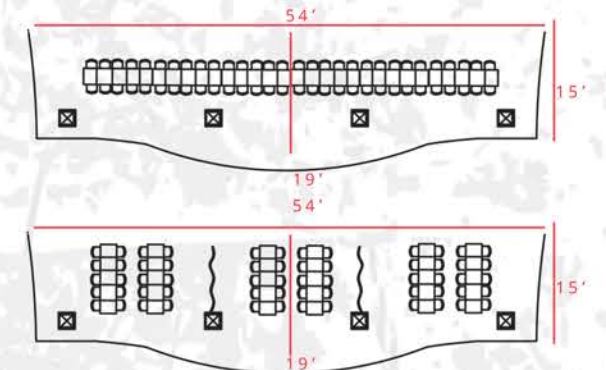

4200 sq. ft

300 Capacity

CAPACITY | SEATED BANQUET 32
NO STANDING CAPACITY

FEATURES | INTIMATE SETTING
VISUAL SETUP
SLIDING PRIVATE WALLS

THE DEN

ROGUE GASTOWN | 601 W CORDOVA | VANCOUVER B.C.

CAPACITY | SEATED BANQUET 60
SEATED BUFFET 45
STANDING RECEPTION 70

FEATURES | LOFT LEVEL
FLEXIBLE LAYOUT
OPEN & AIRY CONCEPT

THE PLATFORM

ROGUE GASTOWN | 601 W CORDOVA | VANCOUVER B.C.

CAPACITY

STANDING EAST SIDE BAR 30
SEATED BARREL LOUNGE 20
STANDING COMBINED 50

FEATURES